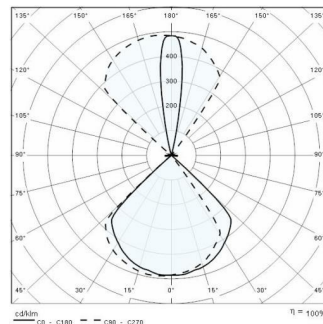

QUASAR 10 1NB+1WB

Part number	303454
Lampholder:	LED
Light Source:	LED
Wattage:	6 W
Finish:	WH-87 / White / Textured
Insulation class:	I
Degree of protection:	IP44
IK-J-xxIP:	IK02 0.20J xx0
CRI:	80
Kelvin:	3000
Power factor:	$\text{COS}\phi \geq 0,9$
Optic:	GRAZING REFLECTOR
Lightsource lumen output:	300 lm
Luminaire lumen output:	113 lm
L:	L80
B:	B10
Lifetime:	50000 h
Ta MIN luminaire:	-10°
Ta MAX luminaire:	30°

Description

- Indoor and outdoor wall-mount fixture, including:
- Die-cast painted aluminium housing
 - Integral clear flat glass diffuser
 - Polymer gasket
 - Stainless steel fastening screws and dowels
 - Built-in driver
 - Photometric data measure according to UNI EN 13032-4 and IES LM-79-08

Photometric data

Technical drawings