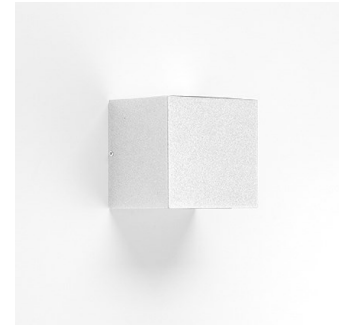

QUASAR 10 1NB+1WB

Part number	303454
Lampholder:	LED
Light Source:	LED
Wattage:	6 W
Finish:	WH-87 / White / Textured
Insulation class:	I
Degree of protection:	IP44
IK-J-xxIP:	IK02 0.20J xx0
CRI:	80
Kelvin:	3000
Power factor:	$\text{COS}\phi \geq 0,9$
Optic:	GRAZING REFLECTOR
Lightsource lumen output:	300 lm
Luminaire lumen output:	113 lm
L:	L80
B:	B10
Lifetime:	50000 h
Ta MIN luminaire:	-10°
Ta MAX luminaire:	30°

Description

- Indoor and outdoor wall-mount fixture, including:
- Die-cast painted aluminium housing
 - Integral clear flat glass diffuser
 - Polymer gasket
 - Stainless steel fastening screws and dowels
 - Built-in driver
 - Photometric data measure according to UNI EN 13032-4 and IES LM-79-08